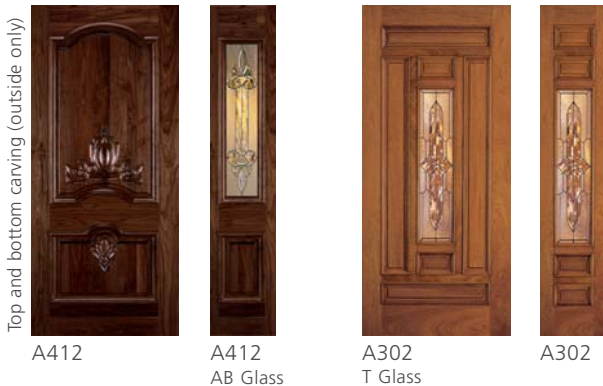

A412   A412   A302   A302
AB Glass   T Glass

Contemporary Collection

Aurora® Contemporary exterior doors are an architecturally-authentic choice for homes with modern design, while the visual warmth of these styles makes many of them appropriate for traditional homes as well.

Mahogany Woodgrain

Shown in Caramel Finish

Shown in Cashmere Finish

Shown in Mocha Finish