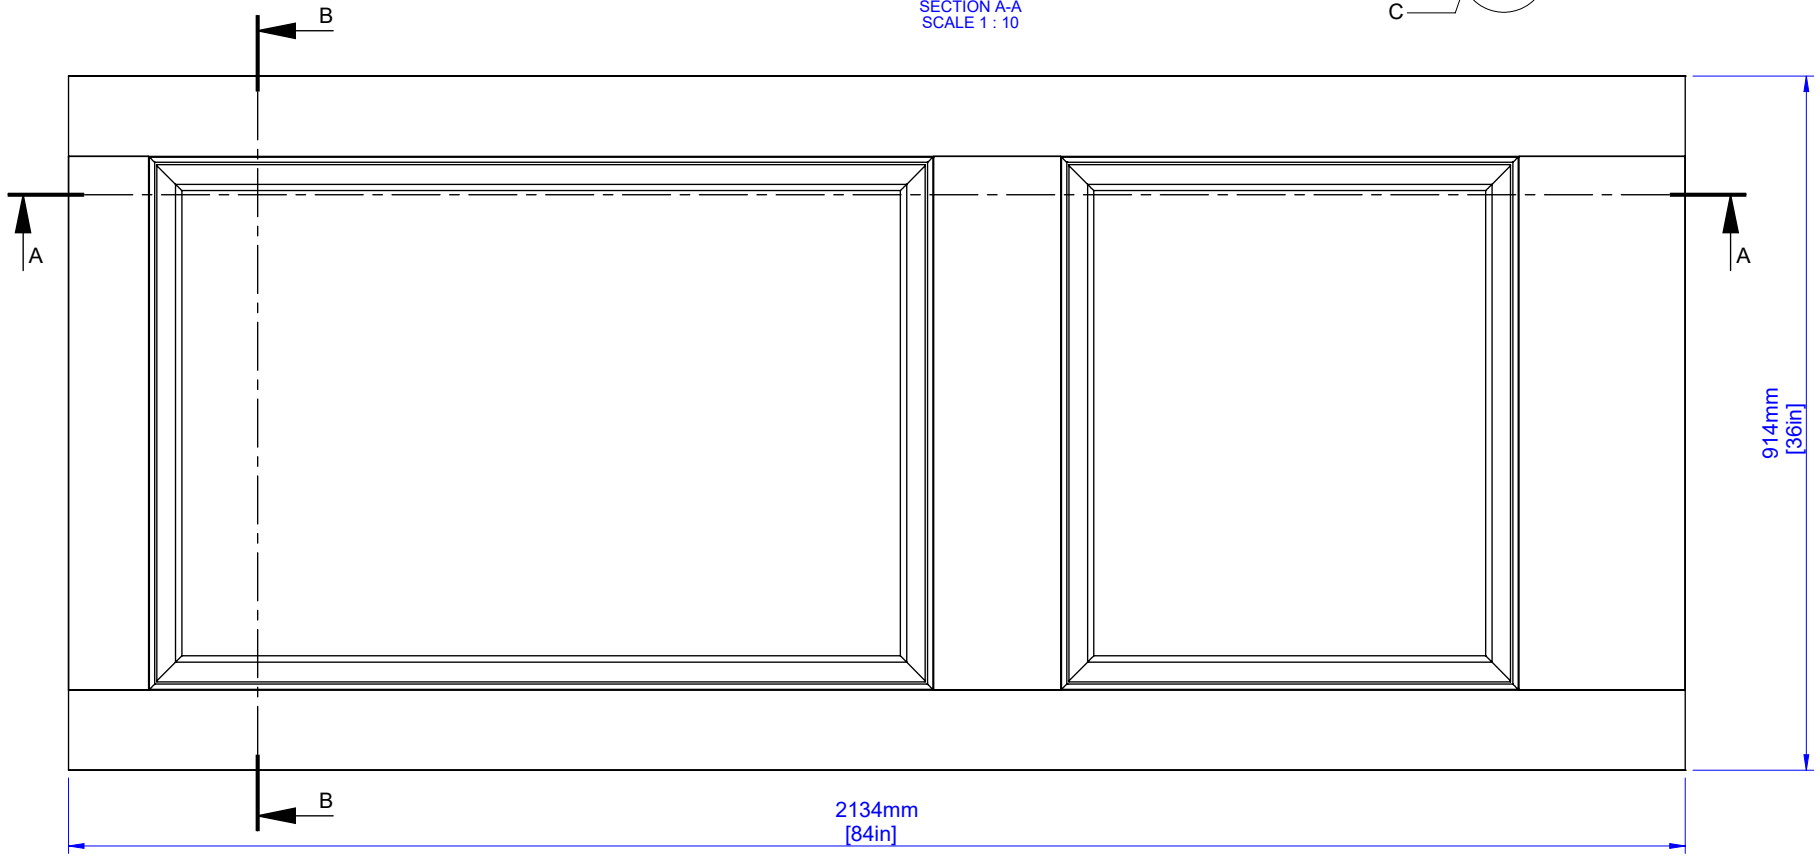

SECTION B-B
SCALE 1 : 10

DETAIL C
SCALE 1 : 2

SECTION A-A
SCALE 1 : 10

TWO PANEL 35 mm (1 3/8") Two Panel 19 mm Raised SGL-2S Standard VG Ovolo Sticking

Last Update: 24/07/19

Drawing Scale: 1:20

FSC Wood Statistic

0.047869m³

Size in Inch Decimals:

1.38 x 36 x 84

Size in Milimeter:

35 x 914 x 2134

Drawing Code:

A003256

Model: