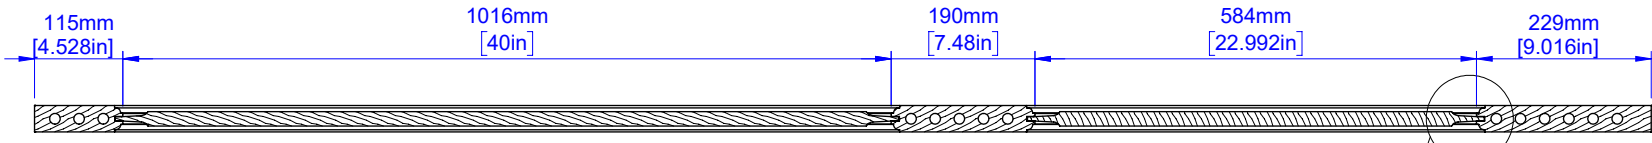

SECTION B-B
SCALE 1 : 10

DETAIL C
SCALE 1 : 2

SECTION A-A
SCALE 1 : 10

TWO PANEL 35 mm (1 3/8") Two Panel 19 mm Raised SGL-2S Standard VG Ovolo Sticking

Last Update: 24/07/19

Drawing Scale: 1:20

FSC Wood Statistic

0.047869m³

Size in Inch Decimals:

1.38 x 36 x 84

Size in Milimeter:

35 x 914 x 2134

Drawing Code:

A003256

Model: