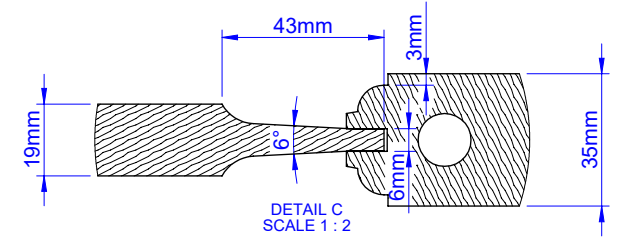

SECTION B-B
SCALE 1 : 10

DETAIL C
SCALE 1 : 2

SECTION A-A
SCALE 1 : 10

TWO PANEL 35 mm (1 3/8") Two Panel 19 mm Raised SGL-2S Standard VG Ovolo Sticking

Last Update: 24/07/19

Drawing Scale: 1:20

FSC Wood Statistic

0.047869m³

Size in Inch Decimals:

1.38 x 36 x 84

Size in Milimeter:

35 x 914 x 2134

Drawing Code:

A003256

Model: