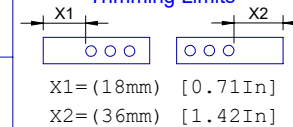

FLAT PANEL 35mm (1 3/8") Four Flat Panel 12mm Standard VG Square Sticking

Trimming Limits

Customer:

25/01/20
1:10

FSC Wood Statistic
0.045169m³

Size in Inch Decimals:
1.38 x 36 x 80

Size in Milimeter:
35 x 914 x 2032