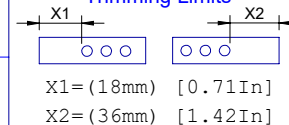

FLAT PANEL 45mm (1 3/4") One Flat Panel 12mm Standard VG Square Sticking

Trimming Limits

Customer:

25/01/20

1:10

FSC Wood Statistic

0.041516m<sup>3</sup>

Size in Inch Decimals:

1.77 x 30 x 84

Size in Millimeter:

45 x 762 x 2134

Drawing Code:

A016140

Model:

0694-C

**FRAMEPORT**  
 MANUFACTURERS OF QUALITY DOORS