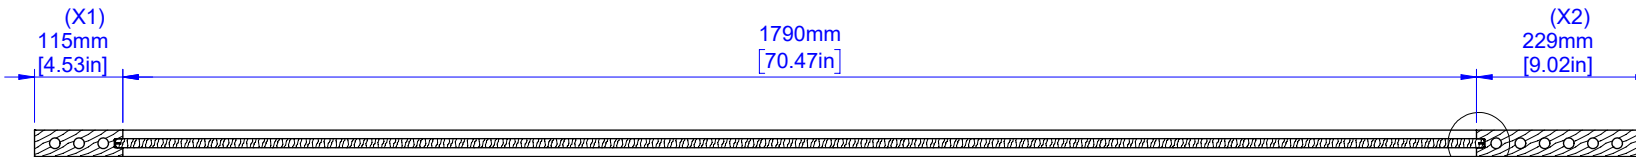

SECTION B-B  
SCALE 1 : 8

DETAIL C  
SCALE 1 : 1.5

SECTION A-A

FLAT PANEL 35mm (1 3/8") One Flat Panel 12mm Standard VG Square Sticking

Trimming Limits

Customer:

25/01/20  
1:10

FSC Wood Statistic  
0.035003m<sup>3</sup>

Size in Inch Decimals:  
1.38 x 30 x 84

Size in Milimeter:  
35 x 762 x 2134

Drawing Code:  
A003843

Model:  
0254-F

**FRAMEPORT**  
MANUFACTURERS OF QUALITY DOORS