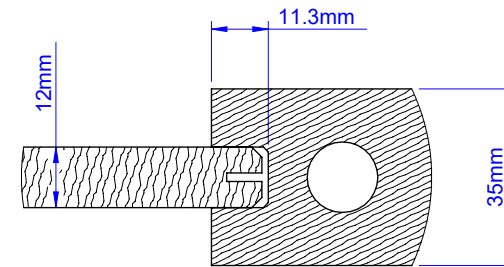

SECTION B-B  
SCALE 1 : 8

DETAIL C  
SCALE 1 : 1.5

SECTION A-A

FLAT PANEL 35mm (1 3/8") One Flat Panel 12mm Standard VG Square Sticking

Trimming Limits

Customer:

25/01/20  
1:10

FSC Wood Statistic  
0.035003m<sup>3</sup>

Size in Inch Decimals:  
1.38 x 30 x 84

Size in Milimeter:  
35 x 762 x 2134

Drawing Code:  
A003843

Model:  
0254-F

**FRAMEPORT**  
MANUFACTURERS OF QUALITY DOORS