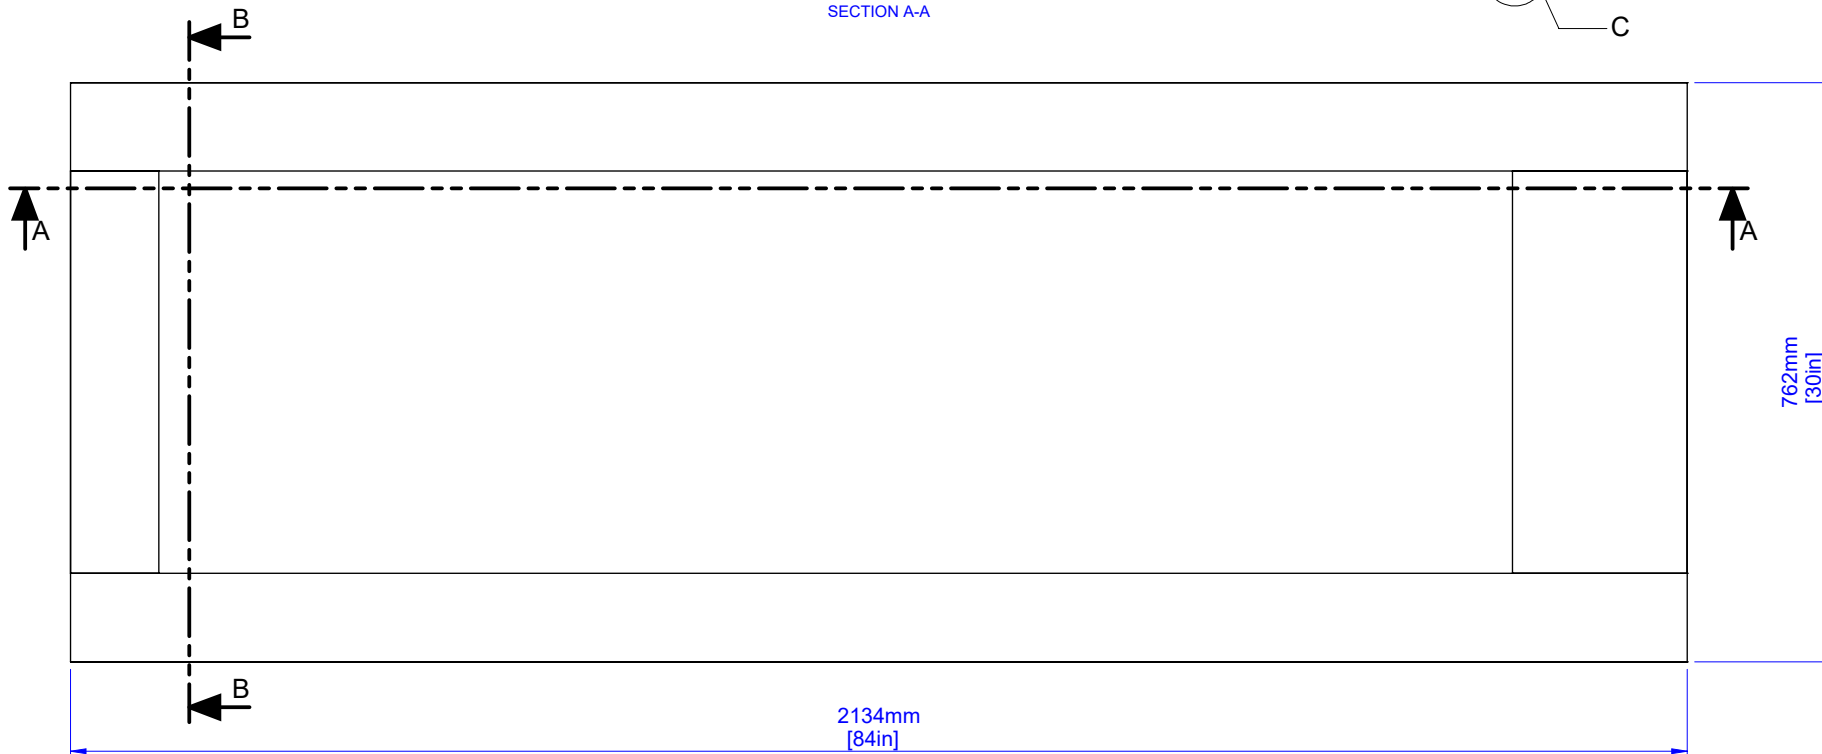

SECTION B-B  
SCALE 1 : 8

DETAIL C  
SCALE 1 : 1.5

SECTION A-A

FLAT PANEL 35mm (1 3/8") One Flat Panel 12mm Standard VG Square Sticking

Trimming Limits

Customer:

25/01/20  
1:10

FSC Wood Statistic  
0.035003m<sup>3</sup>

Size in Inch Decimals:  
1.38 x 30 x 84

Size in Milimeter:  
35 x 762 x 2134

Drawing Code:  
A003843

Model:  
0254-F

**FRAMEPORT**  
MANUFACTURERS OF QUALITY DOORS