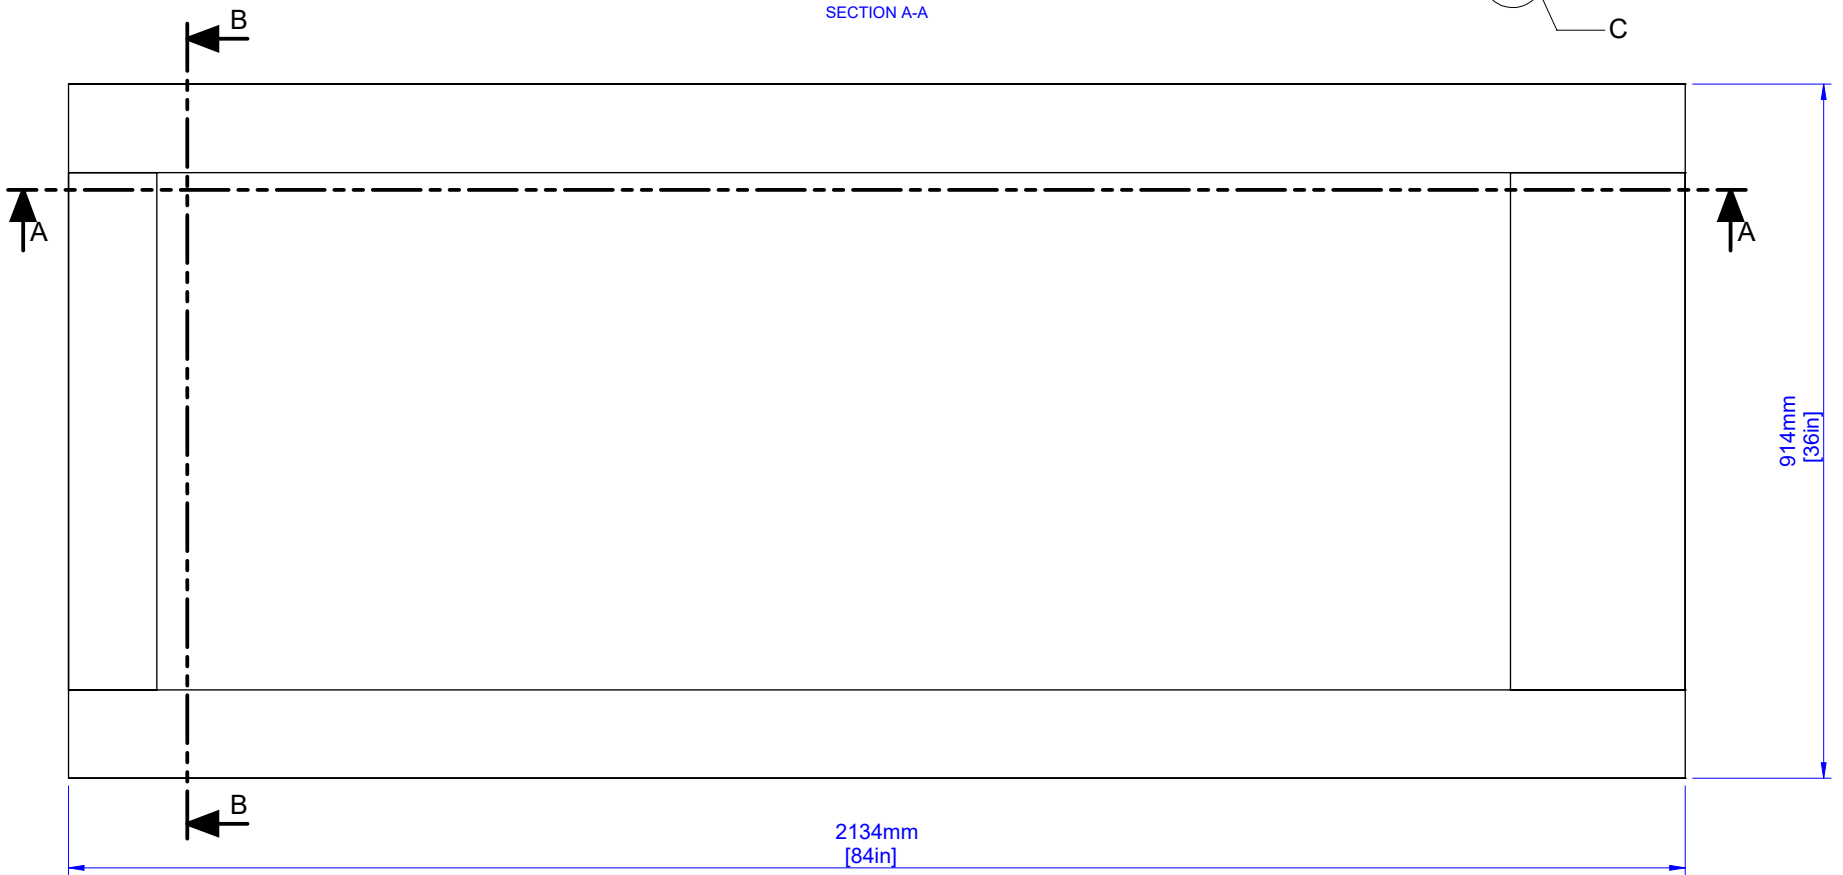

SECTION B-B
SCALE 1 : 8

DETAIL C
SCALE 1 : 1.5

SECTION A-A

FLAT PANEL 35mm (1 3/8") One Flat Panel 12mm Standard VG Square Sticking

Customer:

25/01/20
1:10

FSC Wood Statistic
0.040109m³

Size in Inch Decimals:
1.38 x 36 x 84

Size in Milimeter:
35 x 914 x 2134

Drawing Code:
A003846

Model:
0254-F