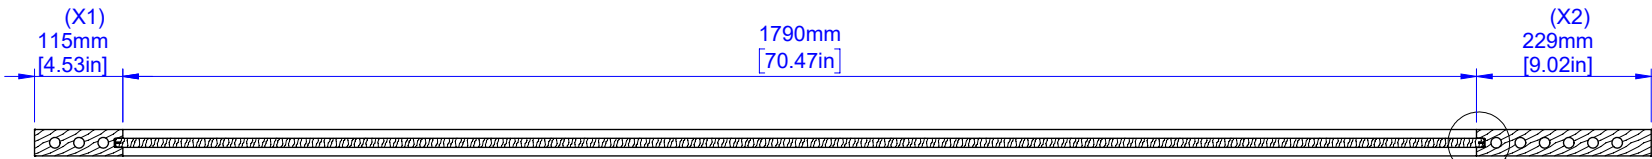

SECTION B-B
SCALE 1 : 8

DETAIL C
SCALE 1 : 1.5

SECTION A-A

FLAT PANEL 35mm (1 3/8") One Flat Panel 12mm Standard VG Square Sticking

Customer:

25/01/20
1:10

FSC Wood Statistic
0.040109m³

Size in Inch Decimals:
1.38 x 36 x 84

Size in Milimeter:
35 x 914 x 2134

Drawing Code:
A003846

Model:
0254-F