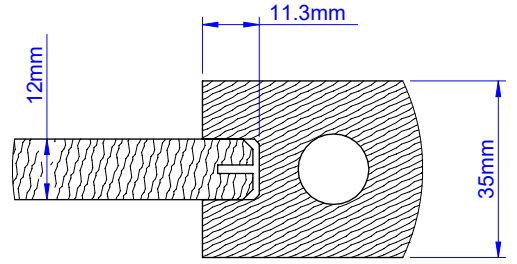

SECTION B-B
SCALE 1 : 8

DETAIL C
SCALE 1 : 1.5

SECTION A-A

FLAT PANEL 35mm (1 3/8") One Flat Panel 12mm Standard VG Square Sticking

Customer:

25/01/20
1:10

FSC Wood Statistic
0.040109m³

Size in Inch Decimals:
1.38 x 36 x 84

Size in Milimeter:
35 x 914 x 2134

Drawing Code:
A003846

Model:
0254-F