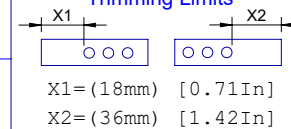

FLAT PANEL 45mm (1 3/4") Two Flat Panel 12mm Standard VG Ovolo Sticking

Trimming Limits

Customer:

29/09/20

FSC Wood Statistic

Size in Inch Decimals:

Size in Milimeter:

Drawing Code:

Model:

1:10

0.050270m³

1.77 x 36 x 84

45 x 914 x 2134

A019227

0578-B

FRAMEPORT
 MANUFACTURERS OF QUALITY DOORS