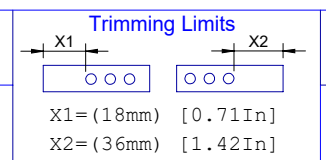

FLAT PANEL 35mm (1 3/8") Two Flat Panel 12mm Standard VG Square Sticking

Customer:

25/01/20
1:10

FSC Wood Statistic
0.041249m³

Size in Inch Decimals:
1.38 x 36 x 80

Size in Milimeter:
35 x 914 x 2032

Drawing Code:
A001760