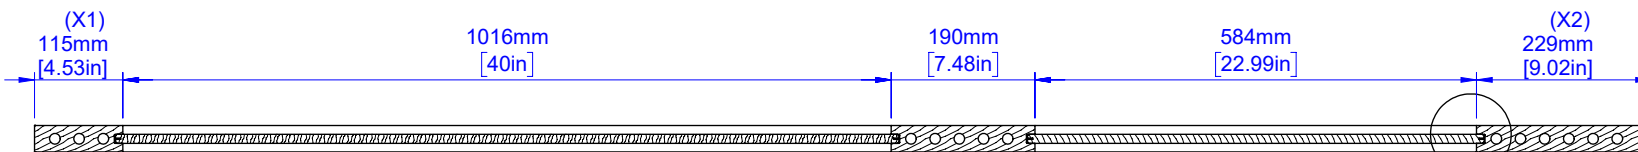

SECTION B-B
SCALE 1 : 8

DETAIL C
SCALE 1 : 1.5

SECTION A-A

FLAT PANEL 35mm (1 3/8") Two Flat Panel 12mm Standard VG Square Sticking

Trimming Limits

Customer:

25/01/20
1:10

FSC Wood Statistic
0.042915m³

Size in Inch Decimals:
1.38 x 36 x 84

Size in Milimeter:
35 x 914 x 2134

Drawing Code:
A013693

Model:
0266-E

FRAMEPORT[®]
MANUFACTURERS OF QUALITY DOORS