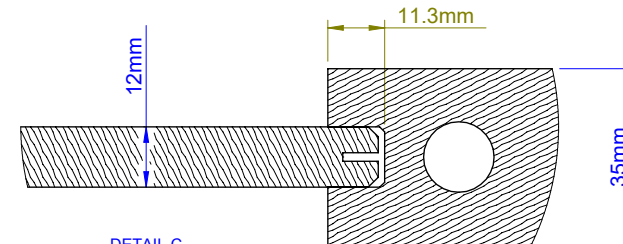

SECTION B-B
SCALE 1 : 8

DETAIL C
SCALE 1 : 1.5

SECTION A-A

FLAT PANEL 35mm (1 3/8") Two Flat Panel 12mm Standard VG Square Sticking

Trimming Limits

Customer:

25/01/20
1:10

FSC Wood Statistic
0.042915m³

Size in Inch Decimals:
1.38 x 36 x 84

Size in Milimeter:
35 x 914 x 2134

Drawing Code:
A013693

Model:
0266-E

FRAMEPORT[®]
MANUFACTURERS OF QUALITY DOORS