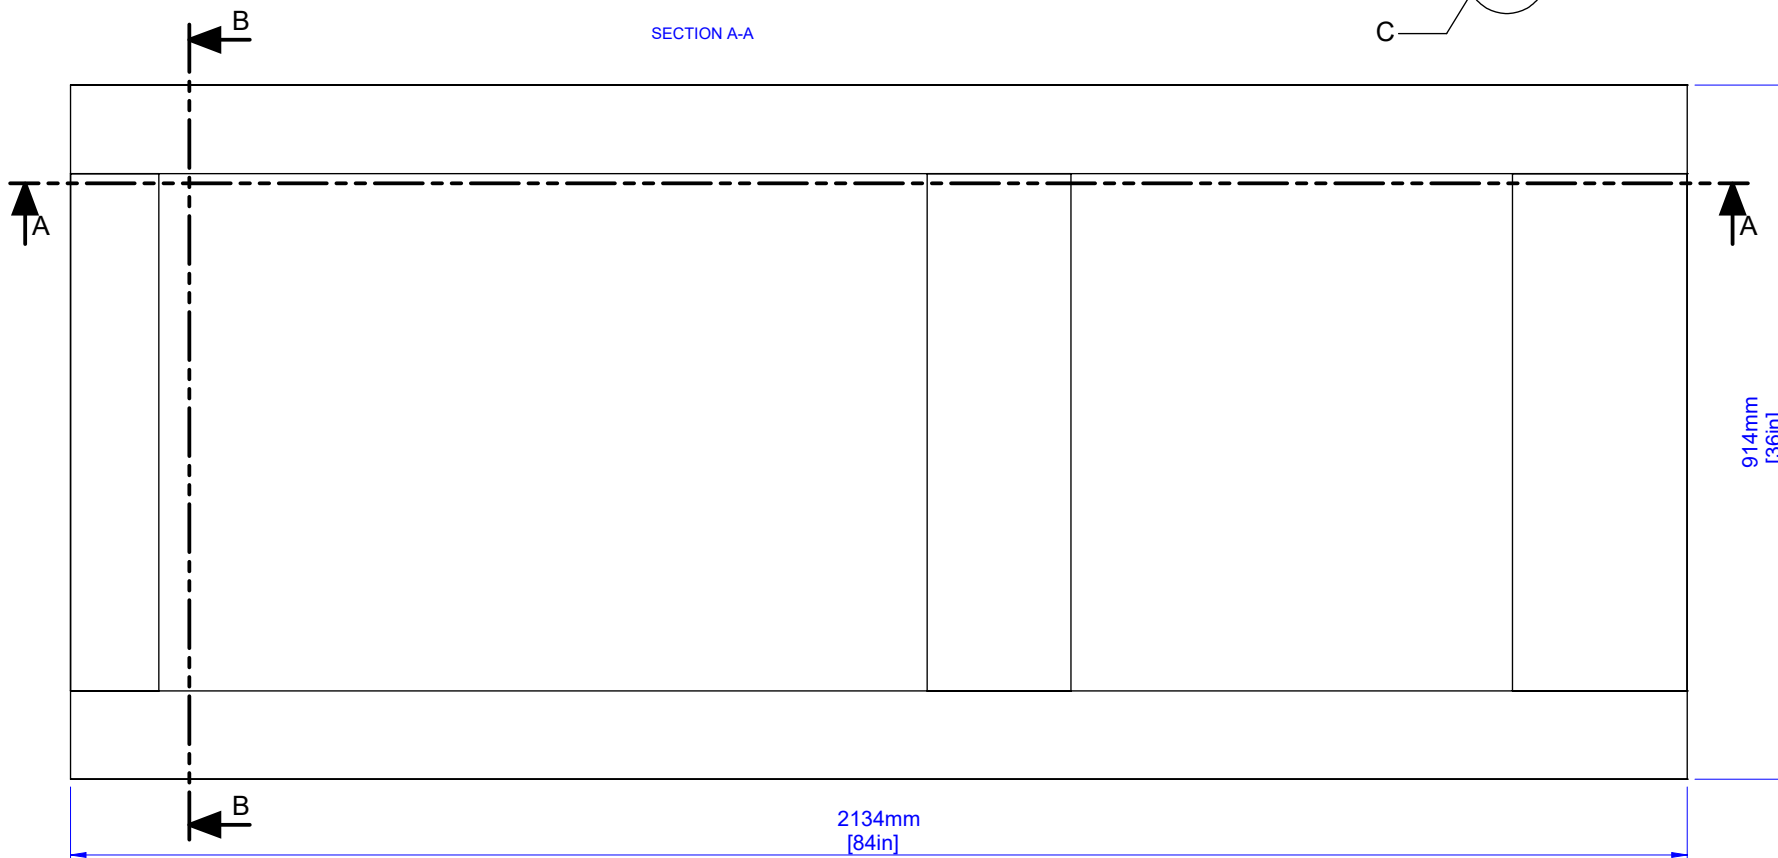

SECTION B-B
SCALE 1 : 8

DETAIL C
SCALE 1 : 1.5

SECTION A-A

FLAT PANEL 35mm (1 3/8") Two Flat Panel 12mm Standard VG Square Sticking

Trimming Limits

Customer:

25/01/20
1:10

FSC Wood Statistic
0.042915m³

Size in Inch Decimals:
1.38 x 36 x 84

Size in Milimeter:
35 x 914 x 2134

Drawing Code:
A013693

Model:
0266-E

FRAMEPORT[®]
MANUFACTURERS OF QUALITY DOORS