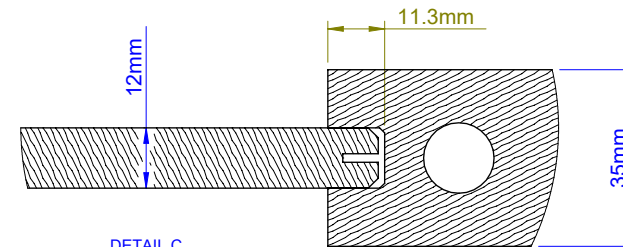

SECTION B-B
SCALE 1 : 8

DETAIL C
SCALE 1 : 1.5

SECTION A-A

FLAT PANEL 35mm (1 3/8") Two Flat Panel 12mm Standard VG Square Sticking

Customer:

25/01/20

FSC Wood Statistic

Size in Inch Decimals:

Size in Milimeter:

Drawing Code:

Model:

1:10

0.037154m³

1.38 x 30 x 84

35 x 762 x 2134

A013690