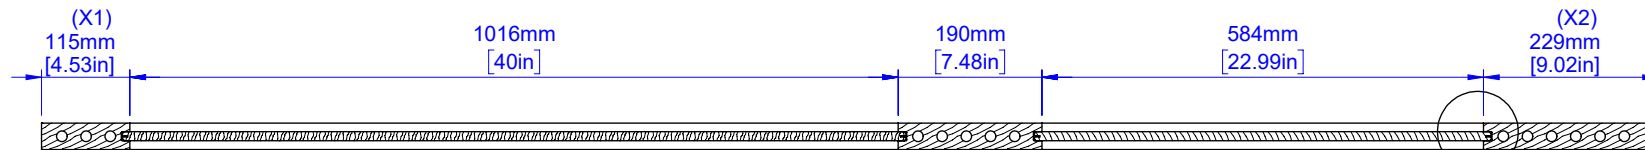

SECTION B-B
SCALE 1 : 8

DETAIL C
SCALE 1 : 1.5

SECTION A-A

FLAT PANEL 35mm (1 3/8") Two Flat Panel 12mm Standard VG Square Sticking

Customer:

25/01/20

FSC Wood Statistic

Size in Inch Decimals:

Size in Milimeter:

Drawing Code:

Model:

1:10

0.037154m³

1.38 x 30 x 84

35 x 762 x 2134

A013690