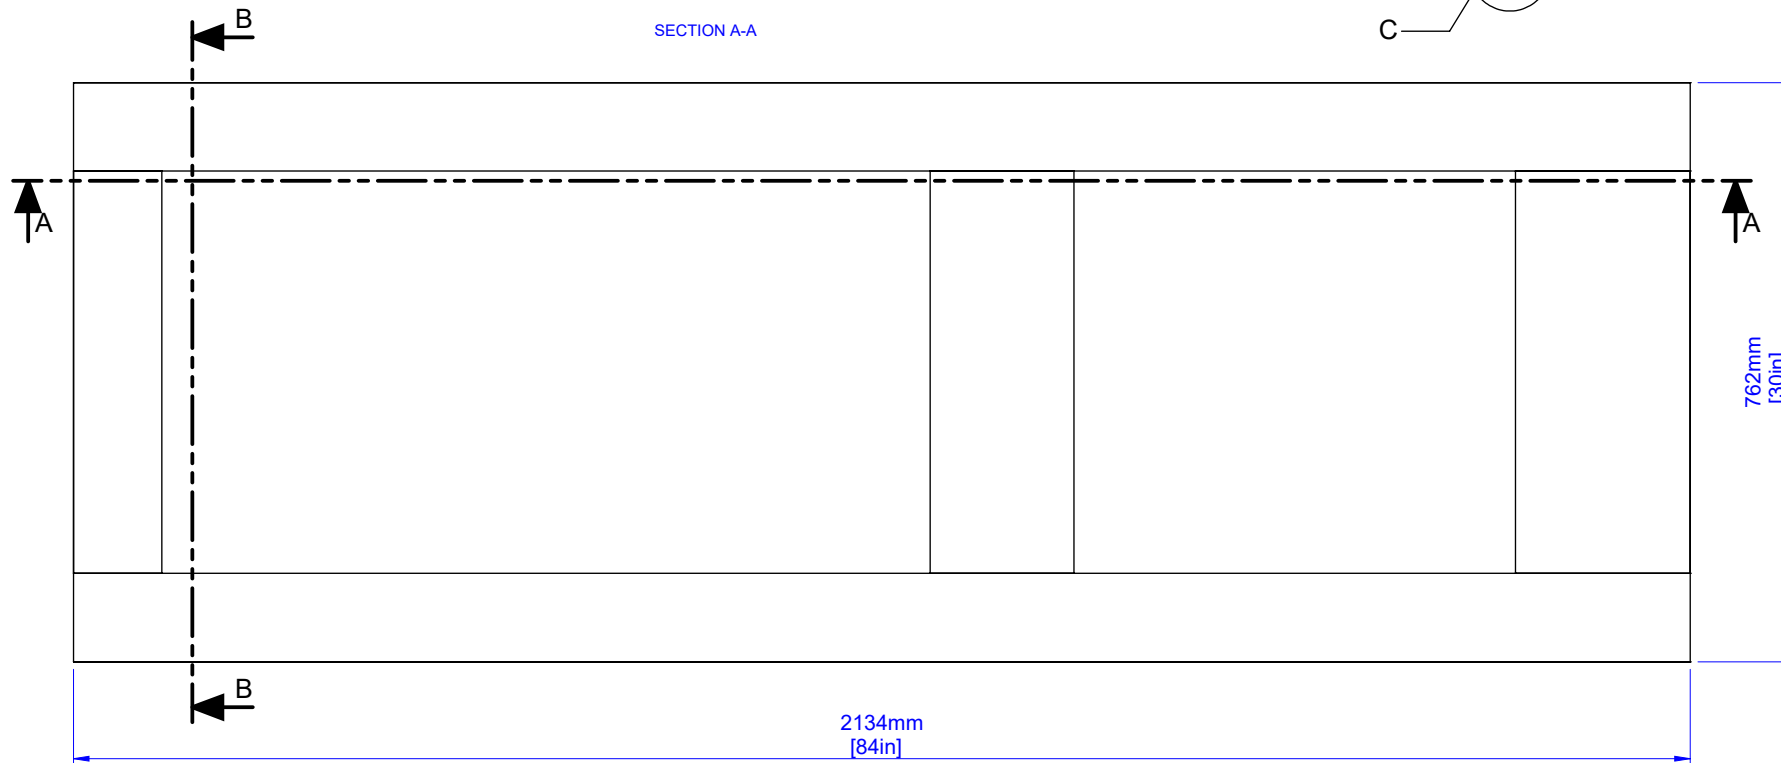

SECTION B-B
SCALE 1 : 8

DETAIL C
SCALE 1 : 1.5

SECTION A-A

FLAT PANEL 35mm (1 3/8") Two Flat Panel 12mm Standard VG Square Sticking

Customer:

25/01/20

FSC Wood Statistic

Size in Inch Decimals:

Size in Milimeter:

Drawing Code:

Model:

1:10

0.037154m³

1.38 x 30 x 84

35 x 762 x 2134

A013690

0266-E

FRAMEPORT
MANUFACTURERS OF QUALITY DOORS